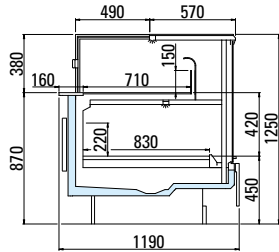

# EVORA

SERVE-OVER • REMOTE REFRIGERATION UNIT

19/06/2024 content modifiable without notice.

**arneg**

ITALIA

YOUR GLOBAL PARTNER FOR RETAIL SOLUTIONS

**EVORA VETR TN-TN V LINEARE R**

Length without side panels	mm	<b>2500</b>	<b>3750</b>
Temperature class	3 M1	•	•
	3 M2	•	•
Preservation temperature	°C 0/+2	•	•
	+2/+4	•	•
Horizontal display area*	m <sup>2</sup>	<b>3,57</b>	<b>5,35</b>
Energy class**		<b>B</b>	<b>B</b>

**VDA 90**

\*Value referred to illustrated configurations.

\*\*The energy class may vary depending on the product configuration.